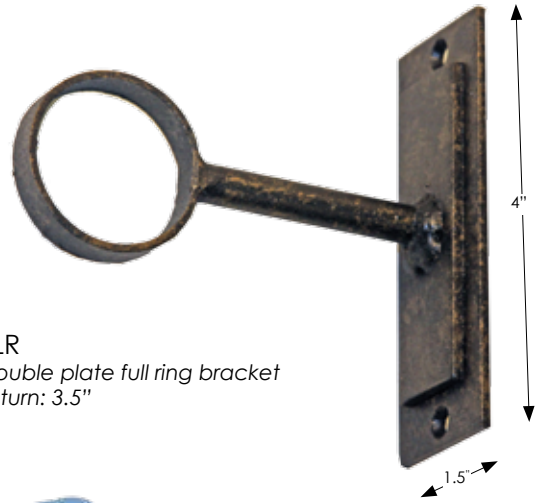

F0057
decorative spear finial
8"L x 4"H x 2"W

F0058
ball finial
4.5"L x 3"W

F0059
mushroom finial
2.5"L x 2.75"W

F0060
endcap
2.25"L x 2.25"W

F0061
pyramid finial
3"L x 2.25"W

TLC
double plate wall bracket
return: 3.5"

mounting hardware includes set screws and allen wrench

IWC
inside mount bracket

OJC
outside mount "J" cup
return: 1"

K72299
braided ring

K72298
smooth ring

CBR
ceiling or wall ring bracket
return: 2.5"

TLR
double plate full ring bracket
return: 3.5"

SLB
simple wall bracket
return: 3.75"

TEF-TAPE-5Y
clear teflon tape - 5 yard role

apply to top of metal pole for smooth movement of drapery rings - adhesive on one side

PM101
cut pole adaptor

cut pole adaptor (PM101). insert into the end of cut poles to provide a threaded hole to insert finials

K73207
METAL ROD ELBOW
5"L x 2"H x 2"W
- use to connect two poles together

K72457/4
4 foot 1.25" diameter smooth pole
48"L x 1.25"H x 1.25"W

K72457/6
6 foot 1.25" diameter smooth pole
72"L x 1.25"H x 1.25"W