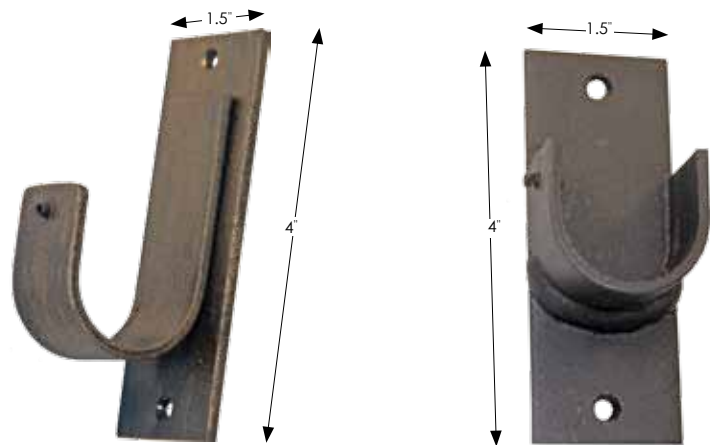

F0057
decorative spear finial
8"L x 4"H x 2"W

F0058
ball finial
4.5"L x 3"W

F0059
mushroom finial
2.5"L x 2.75"W

F0060
endcap
2.25"L x 2.25"W

F0061
pyramid finial
3"L x 2.25"W

TLC
double plate wall bracket
return: 3.5"

mounting hardware includes set screws and allen wrench

IWC
inside mount bracket

OJC
outside mount "J" cup
return: 1"

K72299
braided ring

K72298
smooth ring

CBR
ceiling or wall ring bracket
return: 2.5"

TLR
double plate full ring bracket
return: 3.5"

SLB
simple wall bracket
return: 3.75"

TEF-TAPE-5Y
clear teflon tape - 5 yard role

apply to top of metal pole for smooth movement of drapery rings - adhesive on one side

PM101
cut pole adaptor

cut pole adaptor (PM101). insert into the end of cut poles to provide a threaded hole to insert finials

K73207
METAL ROD ELBOW
5"L x 2"H x 2"W
- use to connect two poles together

K72457/4
4 foot 1.25" diameter smooth pole
48"L x 1.25"H x 1.25"W

K72457/6
6 foot 1.25" diameter smooth pole
72"L x 1.25"H x 1.25"W