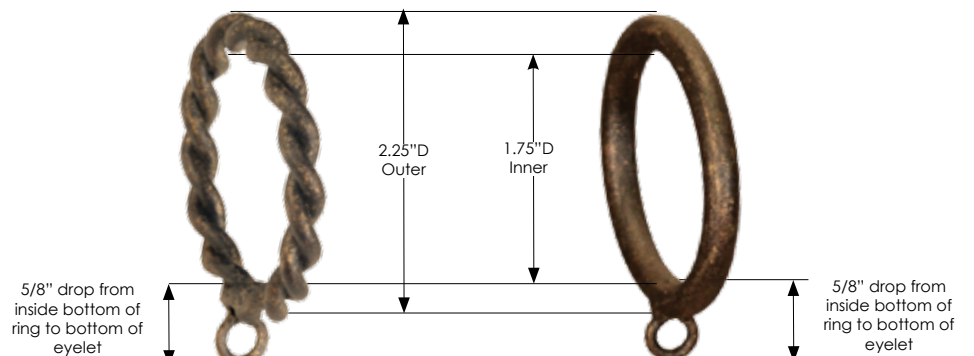

F0057
decorative spear finial
8"L x 4"H x 2"W

F0058
ball finial
4.5"L x 3"W

F0059
mushroom finial
2.5"L x 2.75"W

F0060
endcap
2.25"L x 2.25"W

F0061
pyramid finial
3"L x 2.25"W

TLC
double plate wall bracket
return: 3.5"

mounting hardware includes set screws and allen wrench

IWC
inside mount bracket

OJC
outside mount "J" cup
return: 1"

K72299
braided ring

K72298
smooth ring

CBR
ceiling or wall ring bracket
return: 2.5"

TLR
double plate full ring bracket
return: 3.5"

SLB
simple wall bracket
return: 3.75"

TEF-TAPE-5Y
clear teflon tape - 5 yard role

apply to top of metal pole for smooth movement of drapery rings - adhesive on one side

PM101
cut pole adaptor

cut pole adaptor (PM101). insert into the end of cut poles to provide a threaded hole to insert finials

K73207
METAL ROD ELBOW
5"L x 2"H x 2"W
- use to connect two poles together

K72457/4
4 foot 1.25" diameter smooth pole
48"L x 1.25"H x 1.25"W

K72457/6
6 foot 1.25" diameter smooth pole
72"L x 1.25"H x 1.25"W