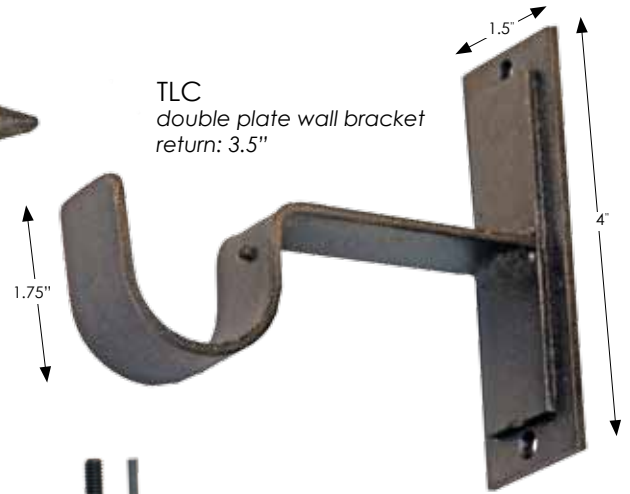

F0057
decorative spear finial
8"L x 4"H x 2"W

F0058
ball finial
4.5"L x 3"W

F0059
mushroom finial
2.5"L x 2.75"W

F0060
endcap
2.25"L x 2.25"W

F0061
pyramid finial
3"L x 2.25"W

TLC
double plate wall bracket
return: 3.5"

mounting hardware includes set screws and allen wrench

IWC
inside mount bracket

OJC
outside mount "J" cup
return: 1"

K72299
braided ring

K72298
smooth ring

CBR
ceiling or wall ring bracket
return: 2.5"

TLR
double plate full ring bracket
return: 3.5"

SLB
simple wall bracket
return: 3.75"

TEF-TAPE-5Y
clear teflon tape - 5 yard role

apply to top of metal pole for smooth movement of drapery rings - adhesive on one side

PM101
cut pole adaptor

cut pole adaptor (PM101). insert into the end of cut poles to provide a threaded hole to insert finials

K73207
METAL ROD ELBOW
5"L x 2"H x 2"W
- use to connect two poles together

K72457/4
4 foot 1.25" diameter smooth pole
48"L x 1.25"H x 1.25"W

K72457/6
6 foot 1.25" diameter smooth pole
72"L x 1.25"H x 1.25"W