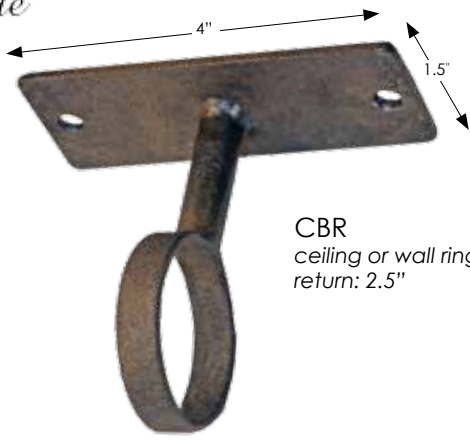

F0057
decorative spear finial
8"L x 4"H x 2"W

F0058
ball finial
4.5"L x 3"W

F0059
mushroom finial
2.5"L x 2.75"W

F0060
endcap
2.25"L x 2.25"W

F0061
pyramid finial
3"L x 2.25"W

TLC
double plate wall bracket
return: 3.5"

mounting hardware includes set screws and allen wrench

IWC
inside mount bracket

OJC
outside mount "J" cup
return: 1"

K72299
braided ring

K72298
smooth ring

CBR
ceiling or wall ring bracket
return: 2.5"

TLR
double plate full ring bracket
return: 3.5"

SLB
simple wall bracket
return: 3.75"

TEF-TAPE-5Y
clear teflon tape - 5 yard role

apply to top of metal pole for smooth movement of drapery rings - adhesive on one side

PM101
cut pole adaptor

cut pole adaptor (PM101). insert into the end of cut poles to provide a threaded hole to insert finials

K73207
METAL ROD ELBOW
5"L x 2"H x 2"W
- use to connect two poles together

K72457/4
4 foot 1.25" diameter smooth pole
48"L x 1.25"H x 1.25"W

K72457/6
6 foot 1.25" diameter smooth pole
72"L x 1.25"H x 1.25"W